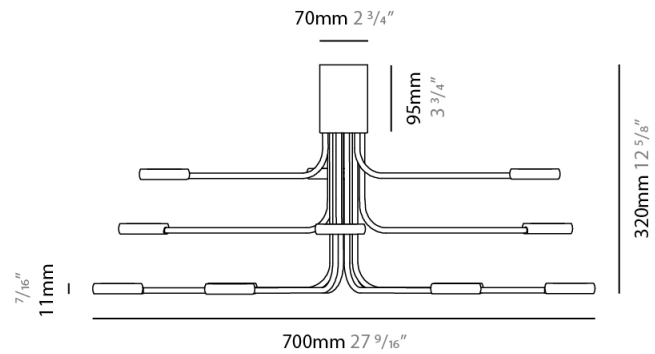

PROJECT	
TYPE	
SPECIFIER	
QUANTITY	
DATE	

ARBOR 12 LIGHT SURFACE

D42004-

base number   Finish
Options

1. To build a product code in our configurator select the specify button on the base model # product page
2. To build a manual product code on this datasheet choose from the options listed below in blue font and add the suffix to the base model #

GENERAL

Series: Arbor
Subseries: Arbor 12 Light
Partner: Icone
Division: Design
Installation: Surface
Product Type: Ceiling Surface
Mounting Location: Ceiling
Light Distribution: Adjustable

PHYSICAL

Shape: Abstract
Diameter (mm): 700
Diameter (in): 27 ⁹/₁₆
Height (mm): 320
Height (in): 12 ⁵/₈
Fixture Finish: WHI / GSR
Fixture Material: Metal

ELECTRICAL

Lamp Type: LED
Total Output Wattage (W): 60
Dimming: Electronic Low Voltage Dimming
Input Voltage (V): 120Vac Direct Line

LED

Number of LEDs: 12
Color Temperature (°K): 3000
Nominal Lumen (lm): 4200
CRI: >90 CRI
Lamp Life (hrs): 50000

OPTICAL

RATINGS AND CERTIFICATIONS

Certified By: Certified for North American Standards
IP rating: IP20