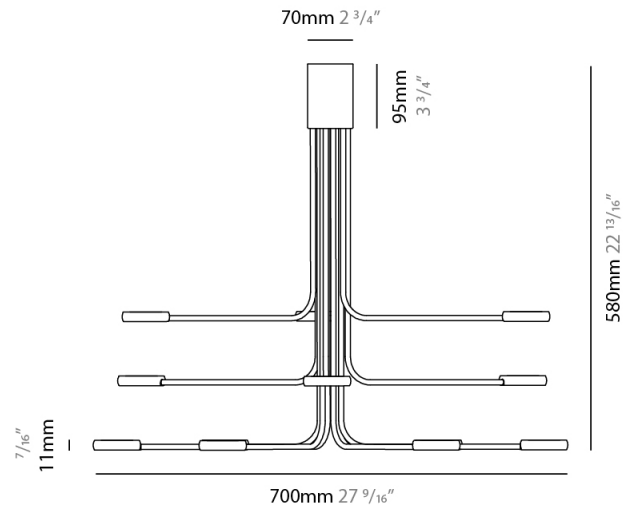

PROJECT	_____
TYPE	_____
SPECIFIER	_____
QUANTITY	_____
DATE	_____

ARBOR 12 LIGHT SURFACE

D42000-

base number   Finish
Options

1. To build a product code in our configurator select the specify button on the base model # product page
2. To build a manual product code on this datasheet choose from the options listed below in blue font and add the suffix to the base model #

GENERAL

Series: Arbor
Subseries: Arbor 12 Light
Partner: Icone
Division: Design
Installation: Surface
Product Type: Ceiling Surface
Mounting Location: Ceiling
Light Distribution: Adjustable

PHYSICAL

Shape: Abstract
Diameter (mm): 700
Diameter (in): 27 ⁹/₁₆
Height (mm): 580
Height (in): 22 ¹³/₁₆
Fixture Finish: WHI / GSR
Fixture Material: Metal

ELECTRICAL

Lamp Type: LED
Total Output Wattage (W): 60
Dimming: Electronic Low Voltage Dimming
Input Voltage (V): 120Vac Direct Line

LED

Number of LEDs: 12
Color Temperature (°K): 3000
Nominal Lumen (lm): 4200
CRI: >90 CRI
Lamp Life (hrs): 50000

OPTICAL

RATINGS AND CERTIFICATIONS

Certified By: Certified for North American Standards
IP rating: IP20