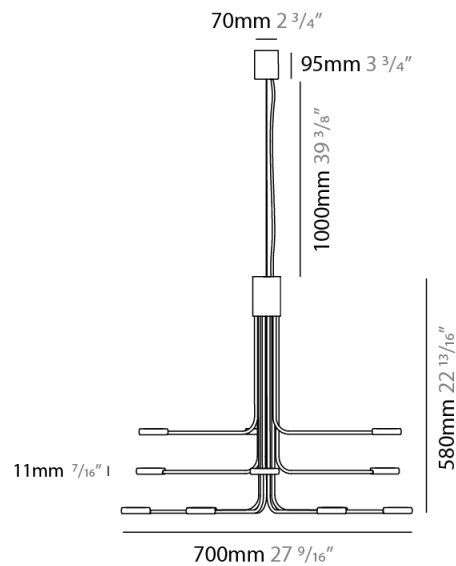

PROJECT
TYPE
SPECIFIER
QUANTITY
DATE

ARBOR 12 LIGHT SUSPENSION

D41000-

base number Finish
Options

1. To build a product code in our configurator select the specify button on the base model # product page
2. To build a manual product code on this datasheet choose from the options listed below in blue font and add the suffix to the base model #

GENERAL

Series: Arbor
Subseries: Arbor 12 Light
Partner: Icone
Division: Design
Installation: Suspension
Product Type: Chandelier
Mounting Location: Ceiling
Light Distribution: Adjustable

PHYSICAL

Shape: Abstract
Diameter (mm): 700
Diameter (in): 27 ⁹/₁₆"
Height (mm): 580
Height (in): 22 ¹³/₁₆"
Max. Overall Height (mm): 1675
Max. Overall Height (in): 65 ¹⁵/₁₆"
[Fixture Finish: WHI / GSR](#)
Fixture Material: Metal

ELECTRICAL

Lamp Type: LED
Total Output Wattage (W): 60
Dimming: Non-Dimming / Phase Dimming 120/277Vac
Driver Included: No
Driver Location: Remote
Driver Class: Class 2
Input Voltage (V): 24

LED

Number of LEDs: 12
Color Temperature (°K): 3000
Nominal Lumen (lm): 4200
CRI: >90 CRI
Lamp Life (hrs): 50000

OPTICAL

RATINGS AND CERTIFICATIONS

Certified By: Certified for North American Standards
IP rating: IP20